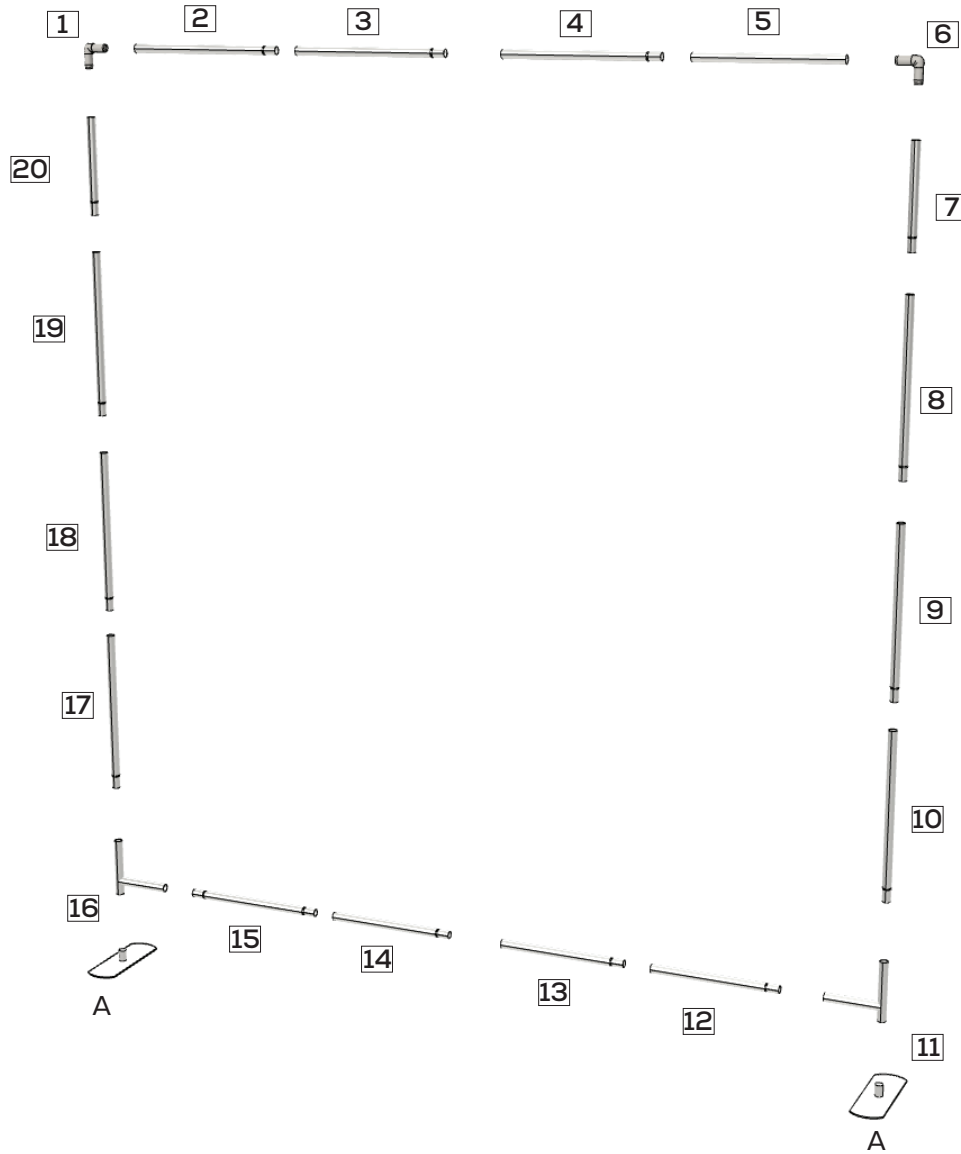

EZ TUBE 10FT X 10FT STRAIGHT

EZ TUBE DISPLAYS
PRODUCT CODE: EZT10X10

On frame On graphic

SET UP INSTRUCTIONS & PARTS LIST

REFERNCE LABELS ON TUBES WITH DIAGRAM BELOW FOR FRAME ASSEMBLY

Includes (qty 1) EZ Tube Silver Bag
SKU: EZT10ft/8ft-BAG

PART/SKU	QTY	REF
EZT-FT43MM	2	A
EZT20-END-ANKLE	2	11,16
EZT20-TOP-CRNR	2	1,6