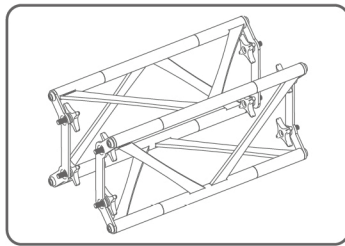

ORIGAMI SEG TRUSS ISLAND C

PRODUCT CATEGORY: ORIGAMI TRUSS
PRODUCT CODE: ORIGAMI2020-C

On Frame

OnGraphic

SET UP INSTRUCTIONS

TRUSS LENGTH COLOR KEY

		TRUSS-30CM
		TRUSS-60CM
		TRUSS-90CM
		TRUSS-120CM
		TRUSS-150CM

SET UP INSTRUCTIONS CUBE CONNECTOR

TRUSS-CUBE

TRUSS

ORIGAMI SEG TRUSS ISLAND C

PRODUCT CATEGORY: ORIGAMI TRUSS
PRODUCT CODE: ORIGAMI2020-C

On Frame

OnGraphic

SET UP INSTRUCTIONS FLAT CONNECTOR

TRUSS-FLAT

TRUSS

② Screw the bolt tight

SET UP INSTRUCTIONS SEG CHANNELS