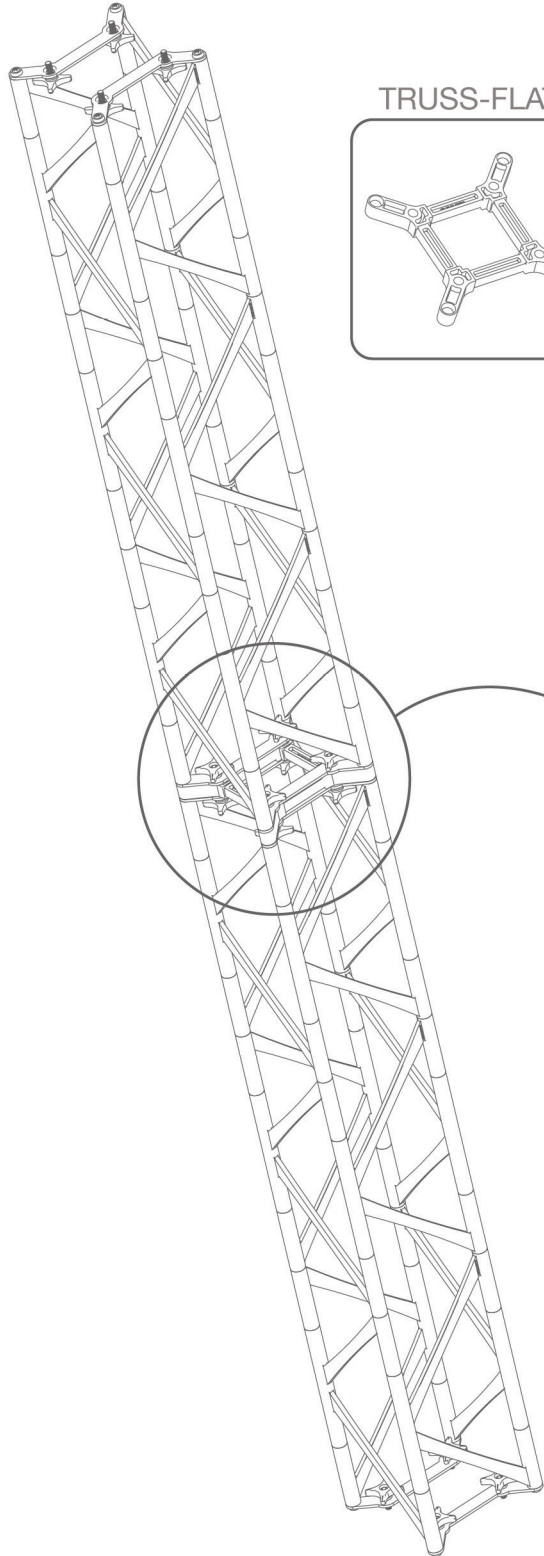

ORIGAMI SEG TRUSS ISLAND C

PRODUCT CATEGORY: ORIGAMI TRUSS
PRODUCT CODE: ORIGAMI2020-C

On Frame

OnGraphic

SET UP INSTRUCTIONS

TRUSS LENGTH COLOR KEY

		TRUSS-30CM
		TRUSS-60CM
		TRUSS-90CM
		TRUSS-120CM
		TRUSS-150CM

SET UP INSTRUCTIONS CUBE CONNECTOR

TRUSS-CUBE

TRUSS

ORIGAMI SEG TRUSS ISLAND C

PRODUCT CATEGORY: ORIGAMI TRUSS
PRODUCT CODE: ORIGAMI2020-C

On Frame

OnGraphic

SET UP INSTRUCTIONS FLAT CONNECTOR

TRUSS-FLAT

TRUSS

② Screw the bolt tight

SET UP INSTRUCTIONS SEG CHANNELS