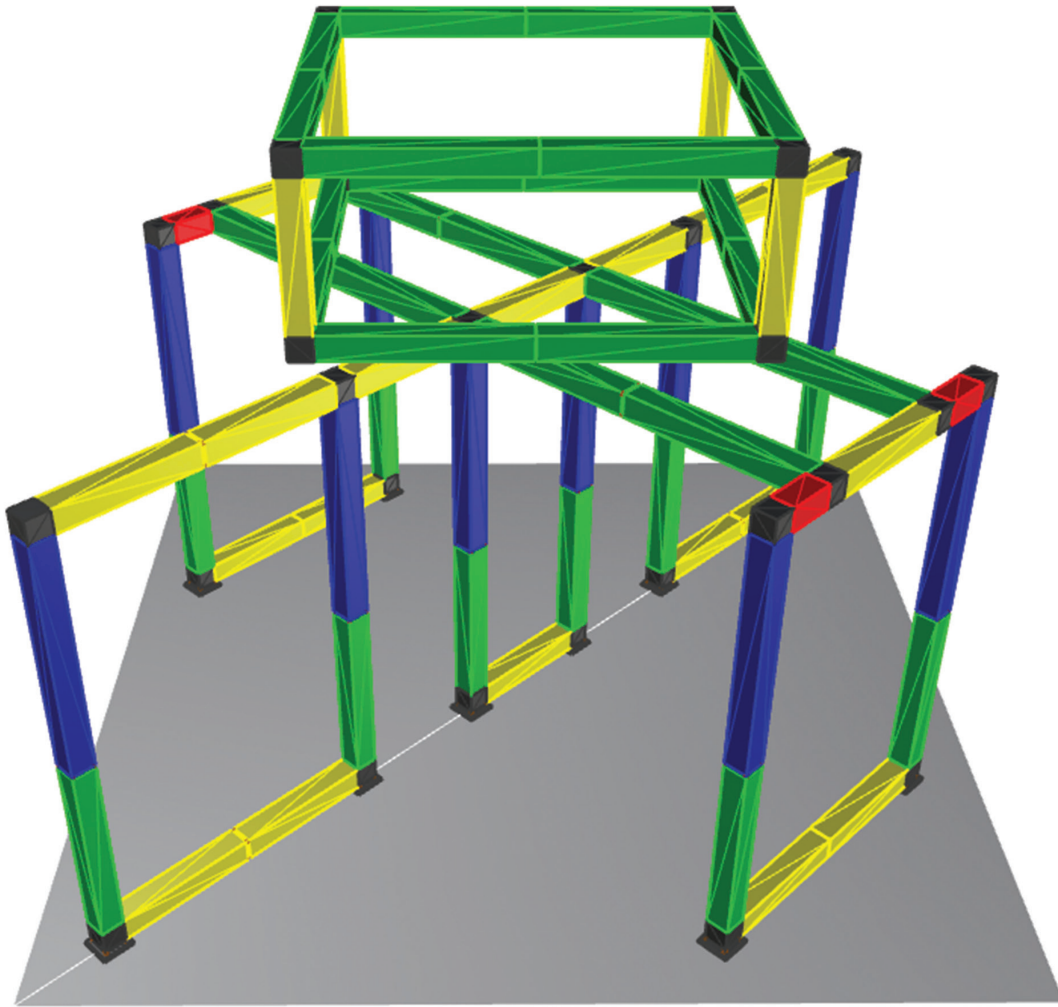

ORIGAMI SEG TRUSS ISLAND C

PRODUCT CATEGORY: ORIGAMI TRUSS
PRODUCT CODE: ORIGAMI2020-C

On Frame

OnGraphic

SET UP INSTRUCTIONS

TRUSS LENGTH COLOR KEY

		TRUSS-30CM
		TRUSS-60CM
		TRUSS-90CM
		TRUSS-120CM
		TRUSS-150CM

SET UP INSTRUCTIONS CUBE CONNECTOR

TRUSS-CUBE

TRUSS

ORIGAMI SEG TRUSS ISLAND C

PRODUCT CATEGORY: ORIGAMI TRUSS
PRODUCT CODE: ORIGAMI2020-C

On Frame

OnGraphic

SET UP INSTRUCTIONS FLAT CONNECTOR

TRUSS-FLAT

TRUSS

② Screw the bolt tight

SET UP INSTRUCTIONS SEG CHANNELS