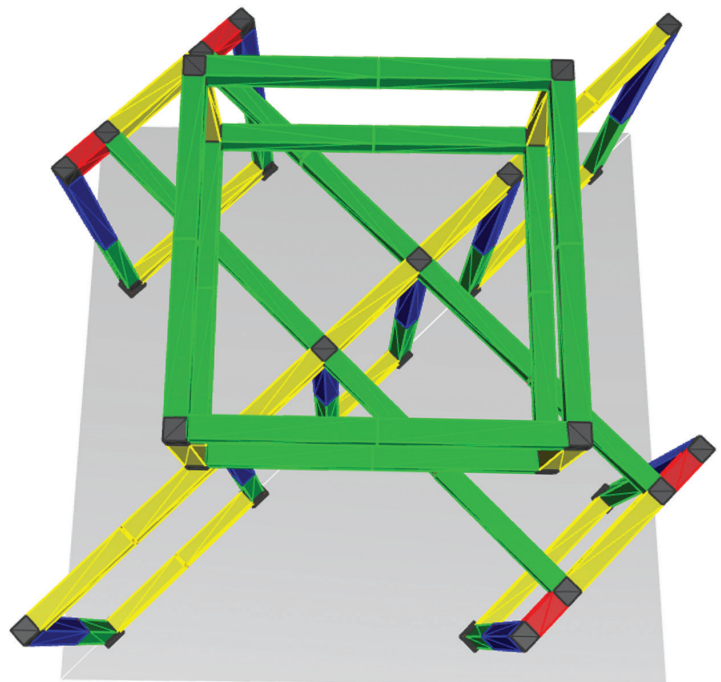

ORIGAMI SEG TRUSS ISLAND C

PRODUCT CATEGORY: ORIGAMI TRUSS
PRODUCT CODE: ORIGAMI2020-C

On Frame

OnGraphic

SET UP INSTRUCTIONS

TRUSS LENGTH COLOR KEY

		TRUSS-30CM
		TRUSS-60CM
		TRUSS-90CM
		TRUSS-120CM
		TRUSS-150CM

SET UP INSTRUCTIONS CUBE CONNECTOR

TRUSS-CUBE

TRUSS

ORIGAMI SEG TRUSS ISLAND C

PRODUCT CATEGORY: ORIGAMI TRUSS
PRODUCT CODE: ORIGAMI2020-C

On Frame

OnGraphic

SET UP INSTRUCTIONS FLAT CONNECTOR

TRUSS-FLAT

TRUSS

② Screw the bolt tight

SET UP INSTRUCTIONS SEG CHANNELS