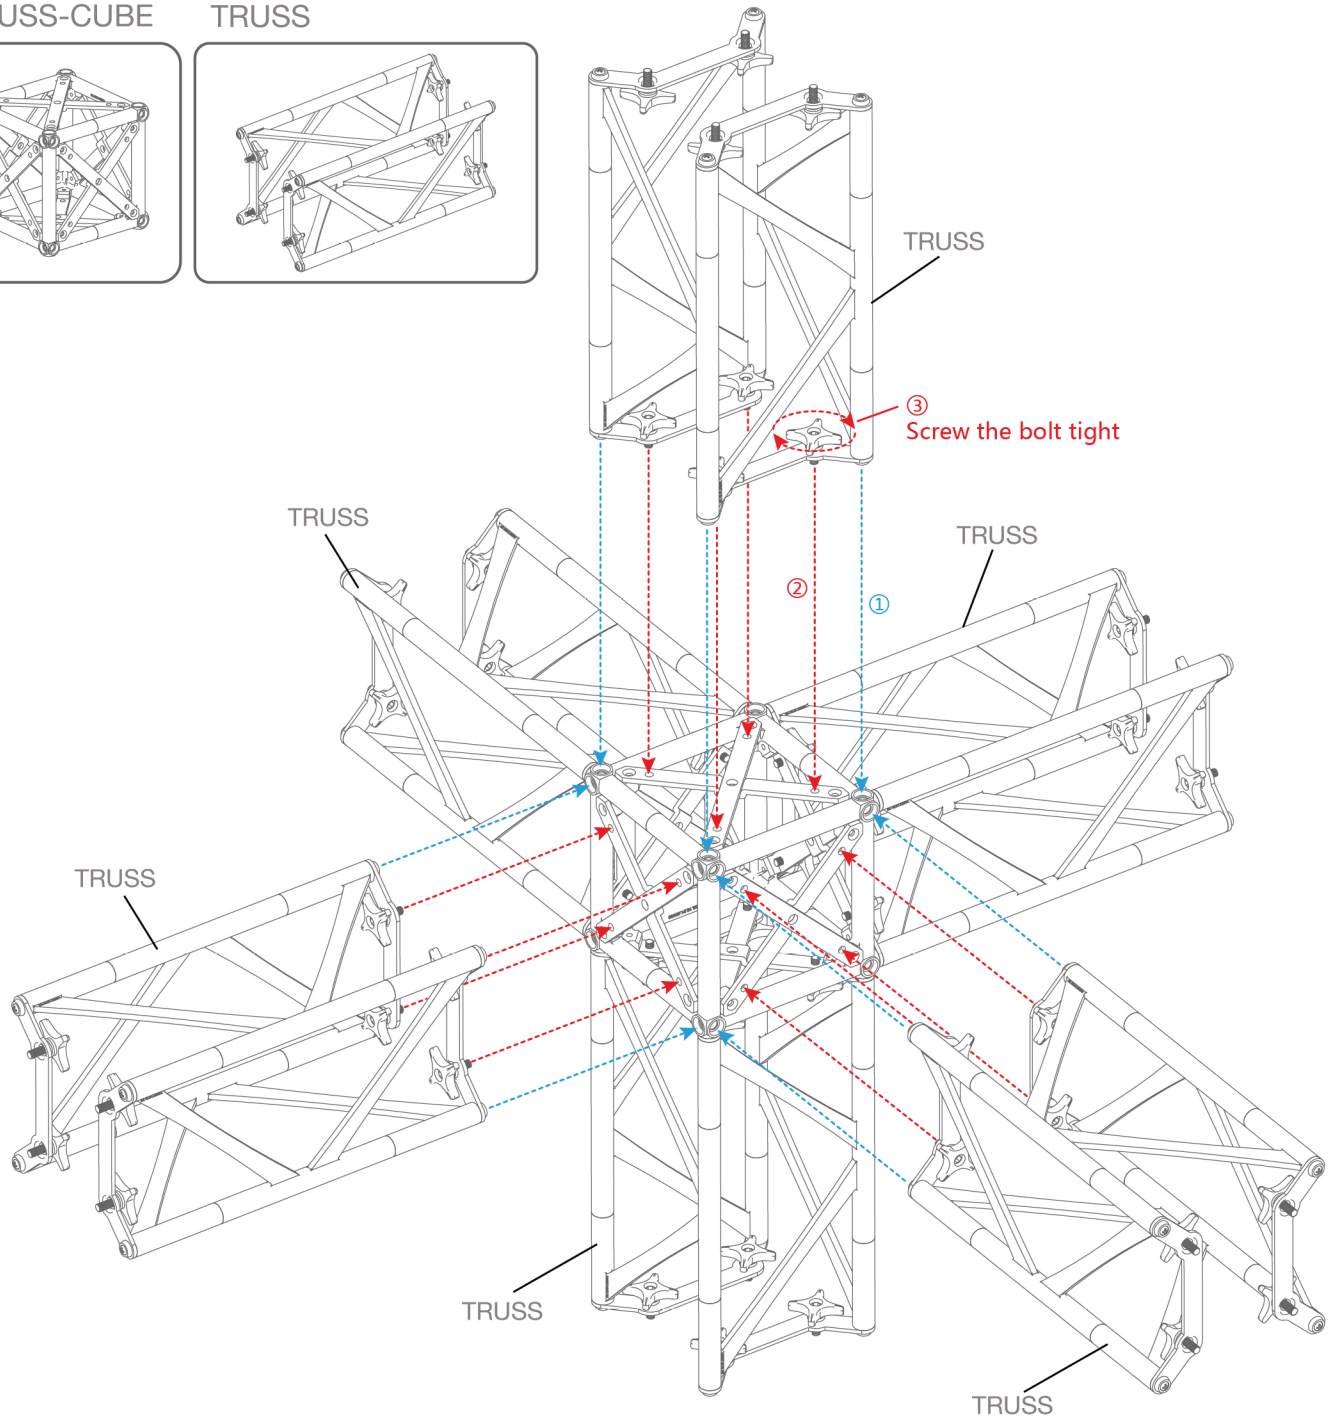

ORIGAMI SEG TRUSS ISLAND C

PRODUCT CATEGORY: ORIGAMI TRUSS
PRODUCT CODE: ORIGAMI2020-C

On Frame

OnGraphic

SET UP INSTRUCTIONS

TRUSS LENGTH COLOR KEY

		TRUSS-30CM
		TRUSS-60CM
		TRUSS-90CM
		TRUSS-120CM
		TRUSS-150CM

SET UP INSTRUCTIONS CUBE CONNECTOR

TRUSS-CUBE

TRUSS

ORIGAMI SEG TRUSS ISLAND C

PRODUCT CATEGORY: ORIGAMI TRUSS
PRODUCT CODE: ORIGAMI2020-C

On Frame

OnGraphic

SET UP INSTRUCTIONS FLAT CONNECTOR

TRUSS-FLAT

TRUSS

② Screw the bolt tight

SET UP INSTRUCTIONS SEG CHANNELS