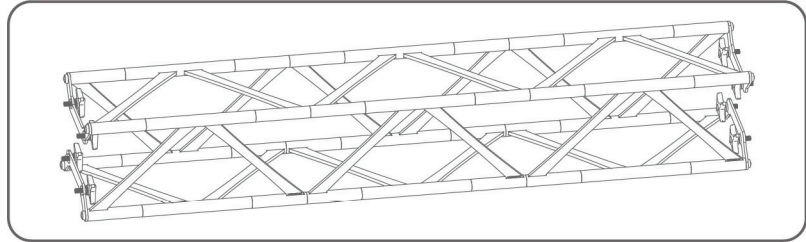

ORIGAMI SEG TRUSS ISLAND C

PRODUCT CATEGORY: ORIGAMI TRUSS
PRODUCT CODE: ORIGAMI2020-C

On Frame

OnGraphic

SET UP INSTRUCTIONS

TRUSS LENGTH COLOR KEY

		TRUSS-30CM
		TRUSS-60CM
		TRUSS-90CM
		TRUSS-120CM
		TRUSS-150CM

SET UP INSTRUCTIONS CUBE CONNECTOR

TRUSS-CUBE

TRUSS

ORIGAMI SEG TRUSS ISLAND C

PRODUCT CATEGORY: ORIGAMI TRUSS
PRODUCT CODE: ORIGAMI2020-C

On Frame

OnGraphic

SET UP INSTRUCTIONS FLAT CONNECTOR

TRUSS-FLAT

TRUSS

② Screw the bolt tight

SET UP INSTRUCTIONS SEG CHANNELS