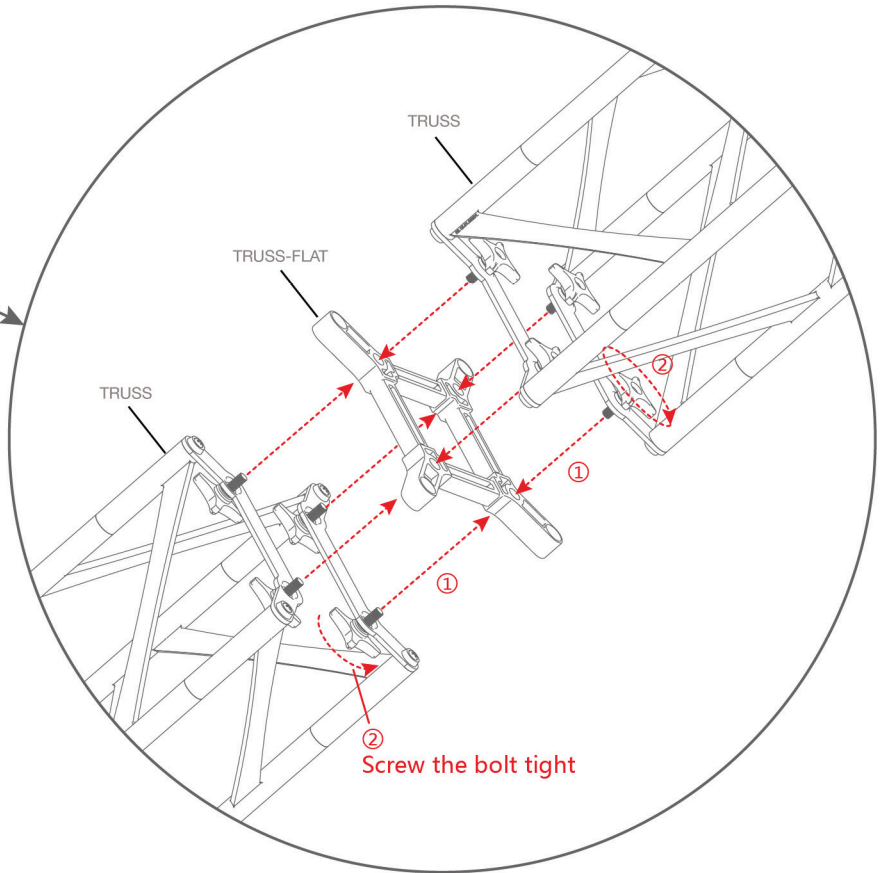

ORIGAMI SEG TRUSS ISLAND C

PRODUCT CATEGORY: ORIGAMI TRUSS
PRODUCT CODE: ORIGAMI2020-C

On Frame

OnGraphic

SET UP INSTRUCTIONS

TRUSS LENGTH COLOR KEY

		TRUSS-30CM
		TRUSS-60CM
		TRUSS-90CM
		TRUSS-120CM
		TRUSS-150CM

SET UP INSTRUCTIONS CUBE CONNECTOR

TRUSS-CUBE

TRUSS

ORIGAMI SEG TRUSS ISLAND C

PRODUCT CATEGORY: ORIGAMI TRUSS
PRODUCT CODE: ORIGAMI2020-C

On Frame

OnGraphic

SET UP INSTRUCTIONS FLAT CONNECTOR

TRUSS-FLAT

TRUSS

② Screw the bolt tight

SET UP INSTRUCTIONS SEG CHANNELS