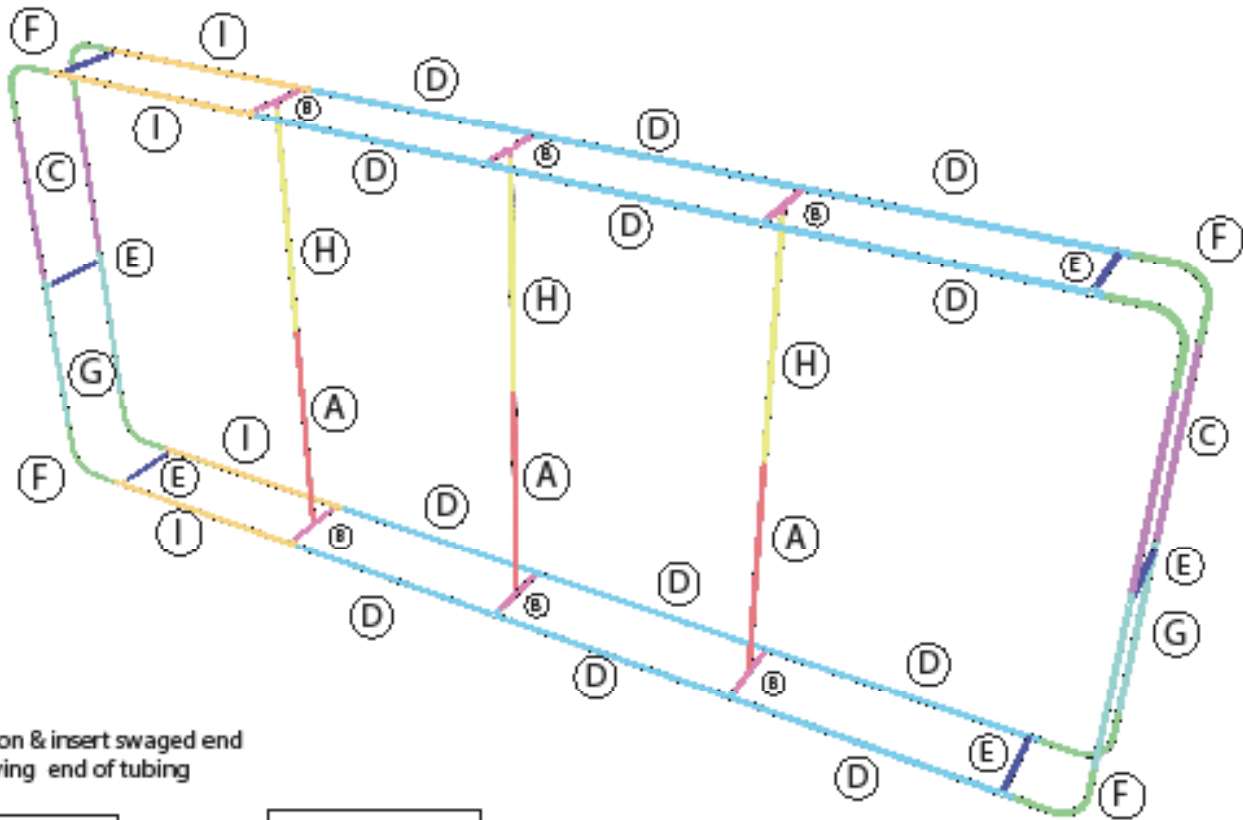

# WALLBOX 20FT X 10FT

PRODUCT CATEGORY: WALLBOX DISPLAYS

PRODUCT CODE: WB-20X10

On Frame

OnGraphic

## SET UP INSTRUCTIONS

Press button & insert swaged end into receiving end of tubing

	PART NAME	LENGTH	TUBE	QTY
A	SUPPORT BOTTOM	61.375"	M/F	3
B	UNION TUBE w/HOLE	14"	F/F	6
C	S2" TUBE	55.375"	F/M	4
D	S2" TUBE	55.375"	M/F	12
E	UNION TUBE	14"	F/F	6
F	CURVED CORNER	24"	F/F	8
G	S2" TUBE	58.75"	M/M	4
H	SUPPORT TOP	58"	F/F	3
I	S2" TUBE	58.75"	M/M	4

SPECIFICATIONS	
SKU	WB-20X10-HO
TUBE Ø	30 MM