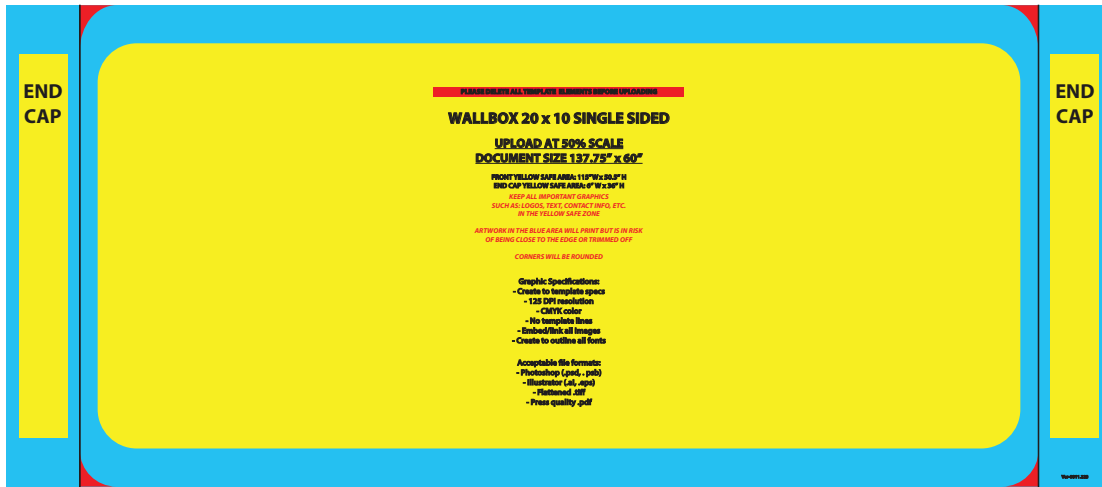

WALLBOX 20FT X 10FT

PRODUCT CATEGORY: WALLBOX DISPLAYS

PRODUCT CODE: WB-20X10

On Frame

OnGraphic

TEMPLATE