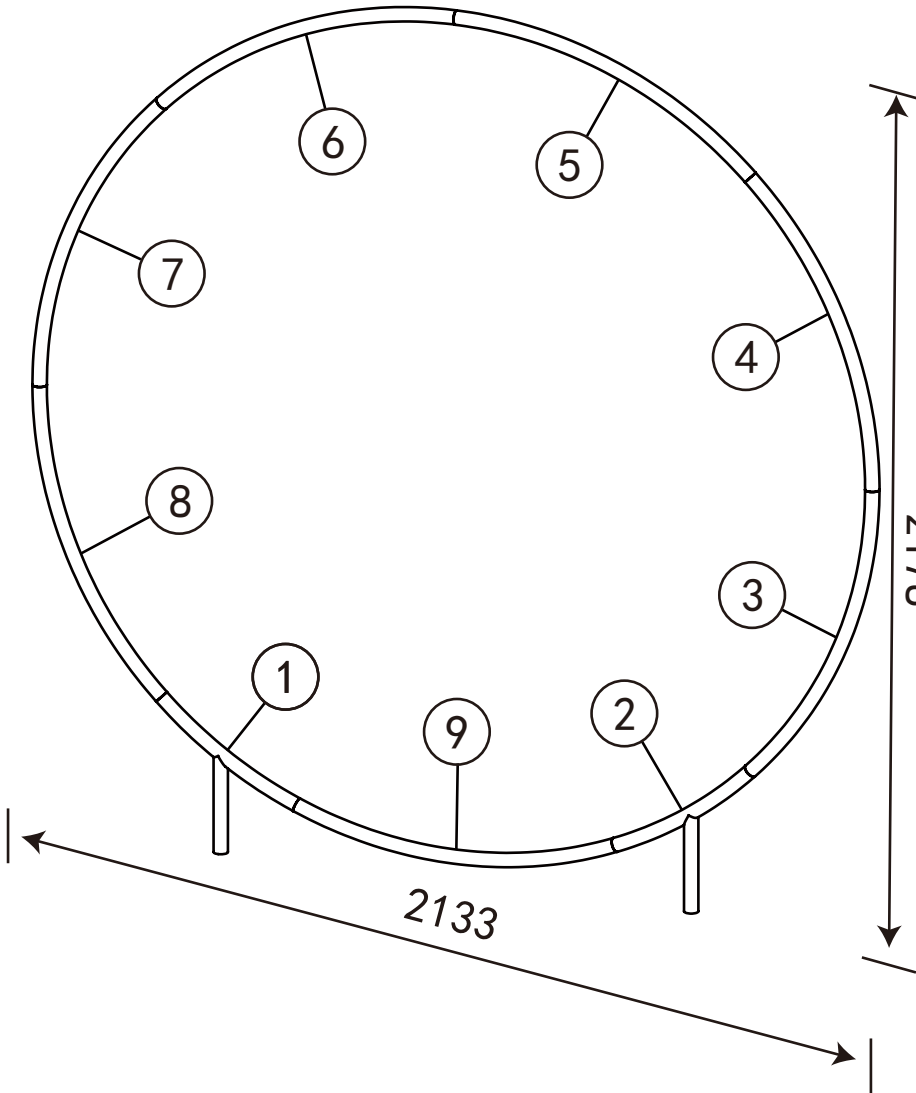

## PRODUCT DESCRIPTION

Modular has officially met tube frames! EZ Tube Connect modular tube display system lets you configure multiple shapes, sizes and frames. EZ Tube Connect lets you choose from straight, round or slant top shapes, 90" or 96" frame heights, and 2ft, 3ft, 4ft, 5ft, 8ft and 10ft frame widths. Each EZ Tube Connect frame easily connects, using aluminum tubing with push button snaps to lock and to attach to feet. Feet have two mounting points to connect frames side-by-side. Customize single- or double-sided stretch fabric graphics that pulls over frames and zips closed underneath. Medium Hard Case included.

### **EZ Tube Connect Circle 7ft**

**PLEASE UPLOAD AT DOCUMENT SIZE**

**84.75"W x 84.75"H**

Yellow Safe Zone: 74.25"W x 74.25"H

**USE SAME TEMPLATE FOR BOTH SINGLE AND DOUBLE-SIDED**

Keep all your important graphics

# EZ TUBE CONNECT CIRCLE 7FT

PRODUCT CATEGORY: EZ FABRIC DISPLAYS

PRODUCT CODE: EZCNCT-CIR7

## INSTRUCTIONS

34-diameter tube, round stand,  
insert connection

If can't snap when dismantle the frame, Pls push the  
tube forwardly, then push again.